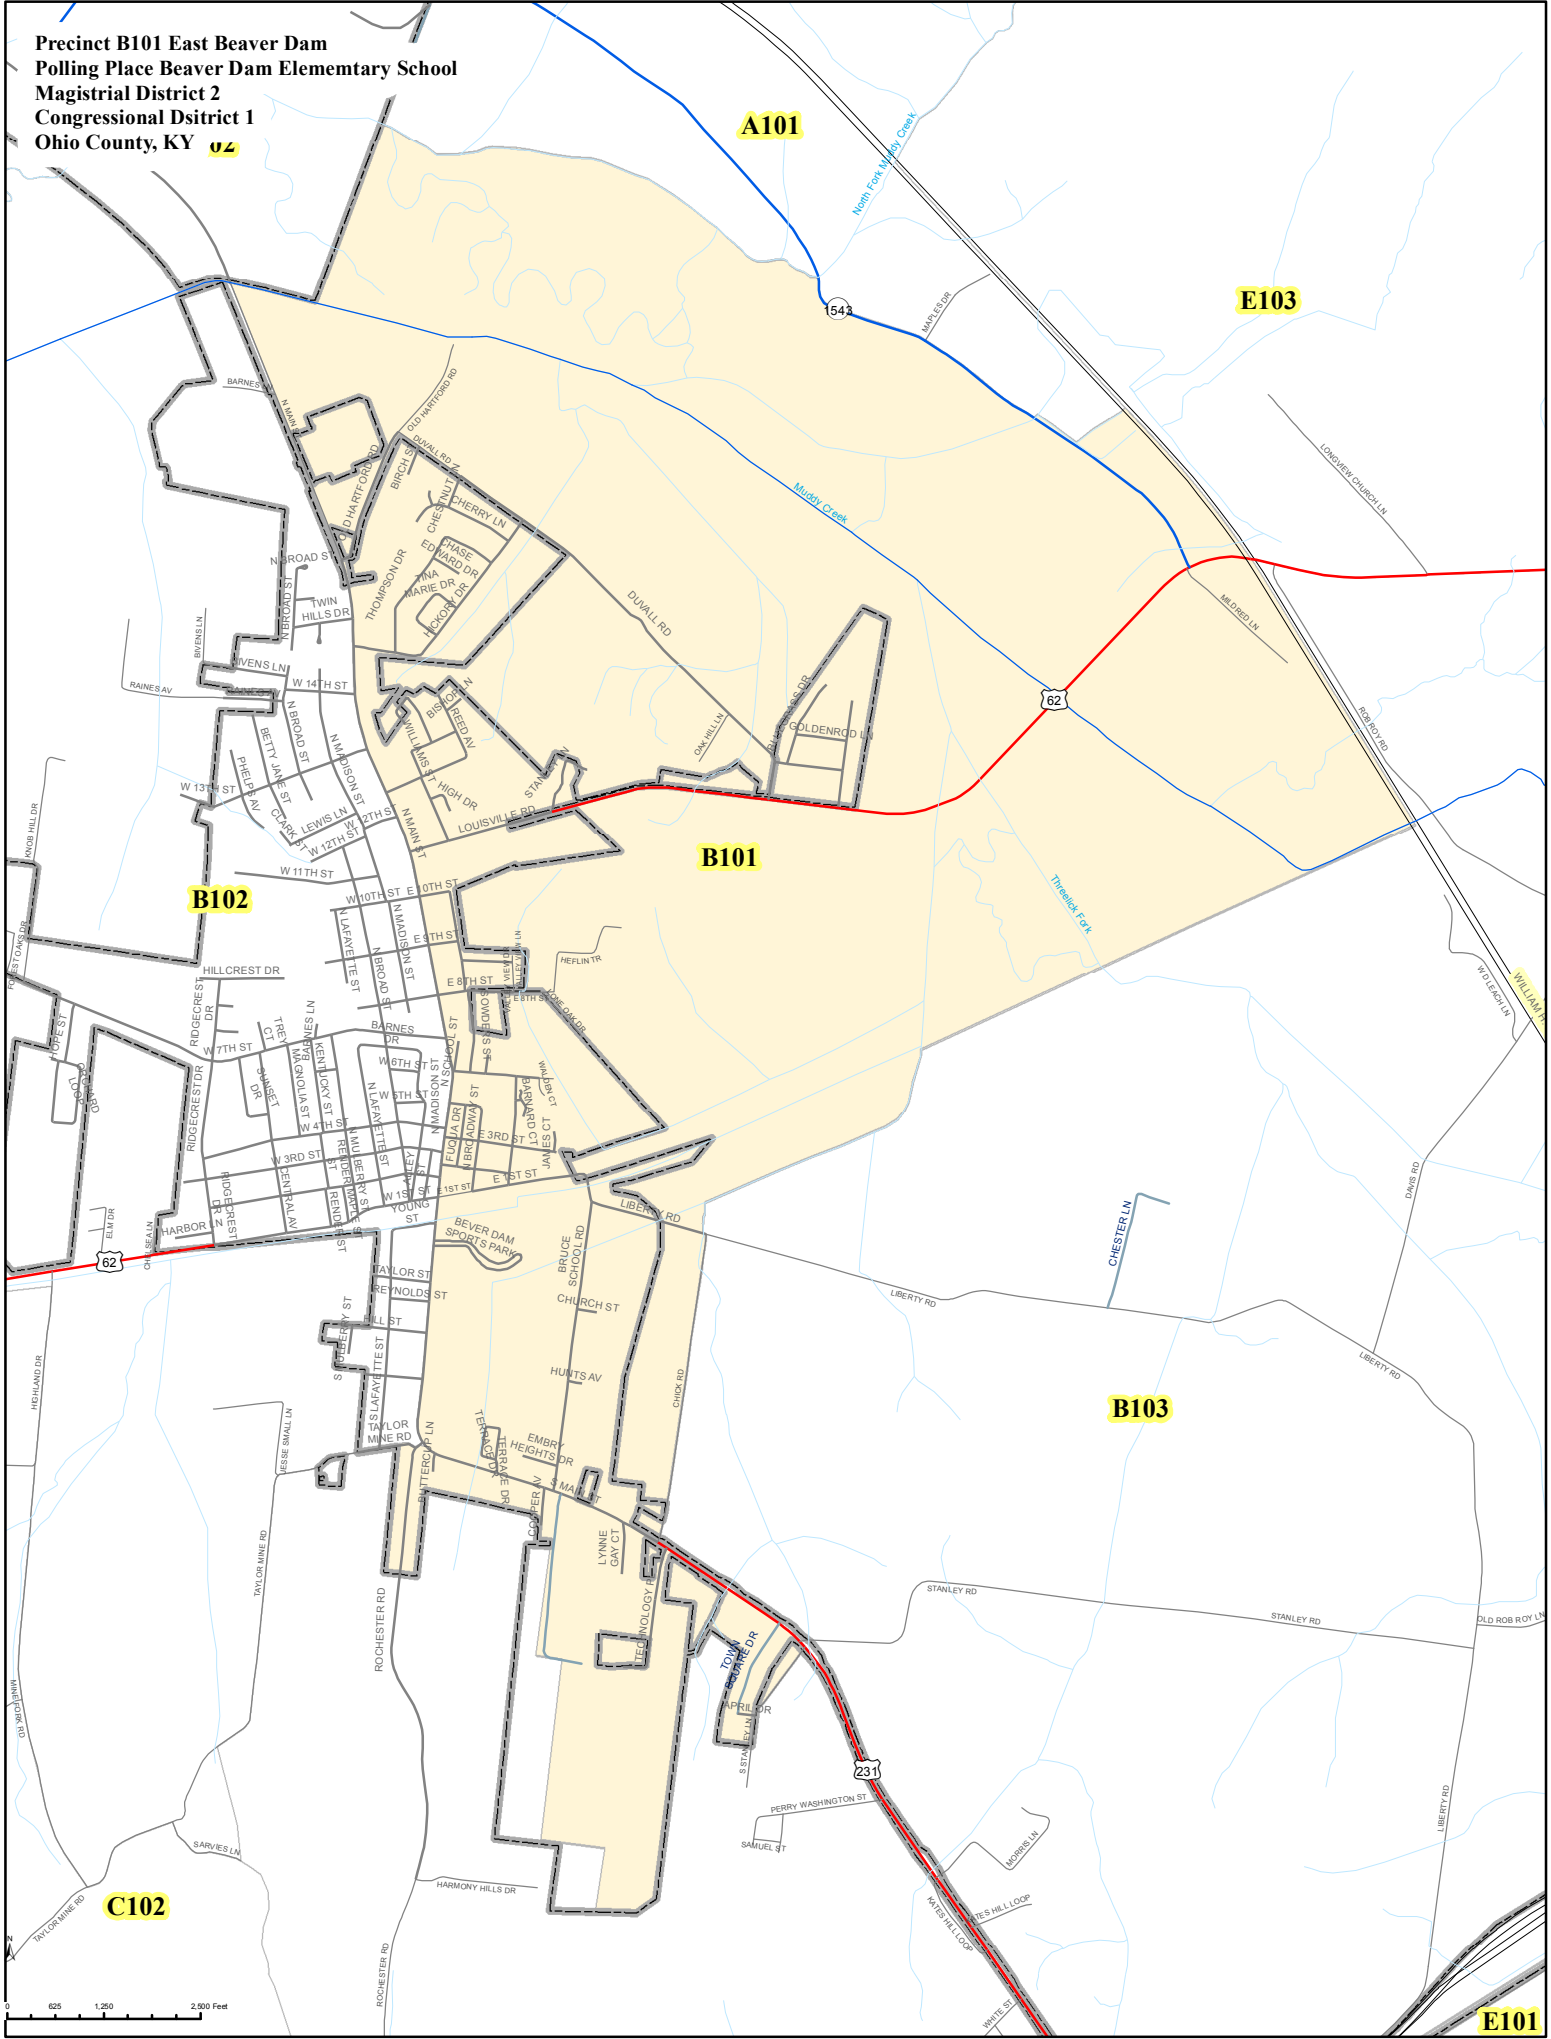

Precinct B101 East Beaver Dam  
Polling Place Beaver Dam Elementary School  
Magistrial District 2  
Congressional District 1  
Ohio County, KY 02

A101

E103

B102

B101

B103

C102

E101

0 625 1,250 2,500 Feet