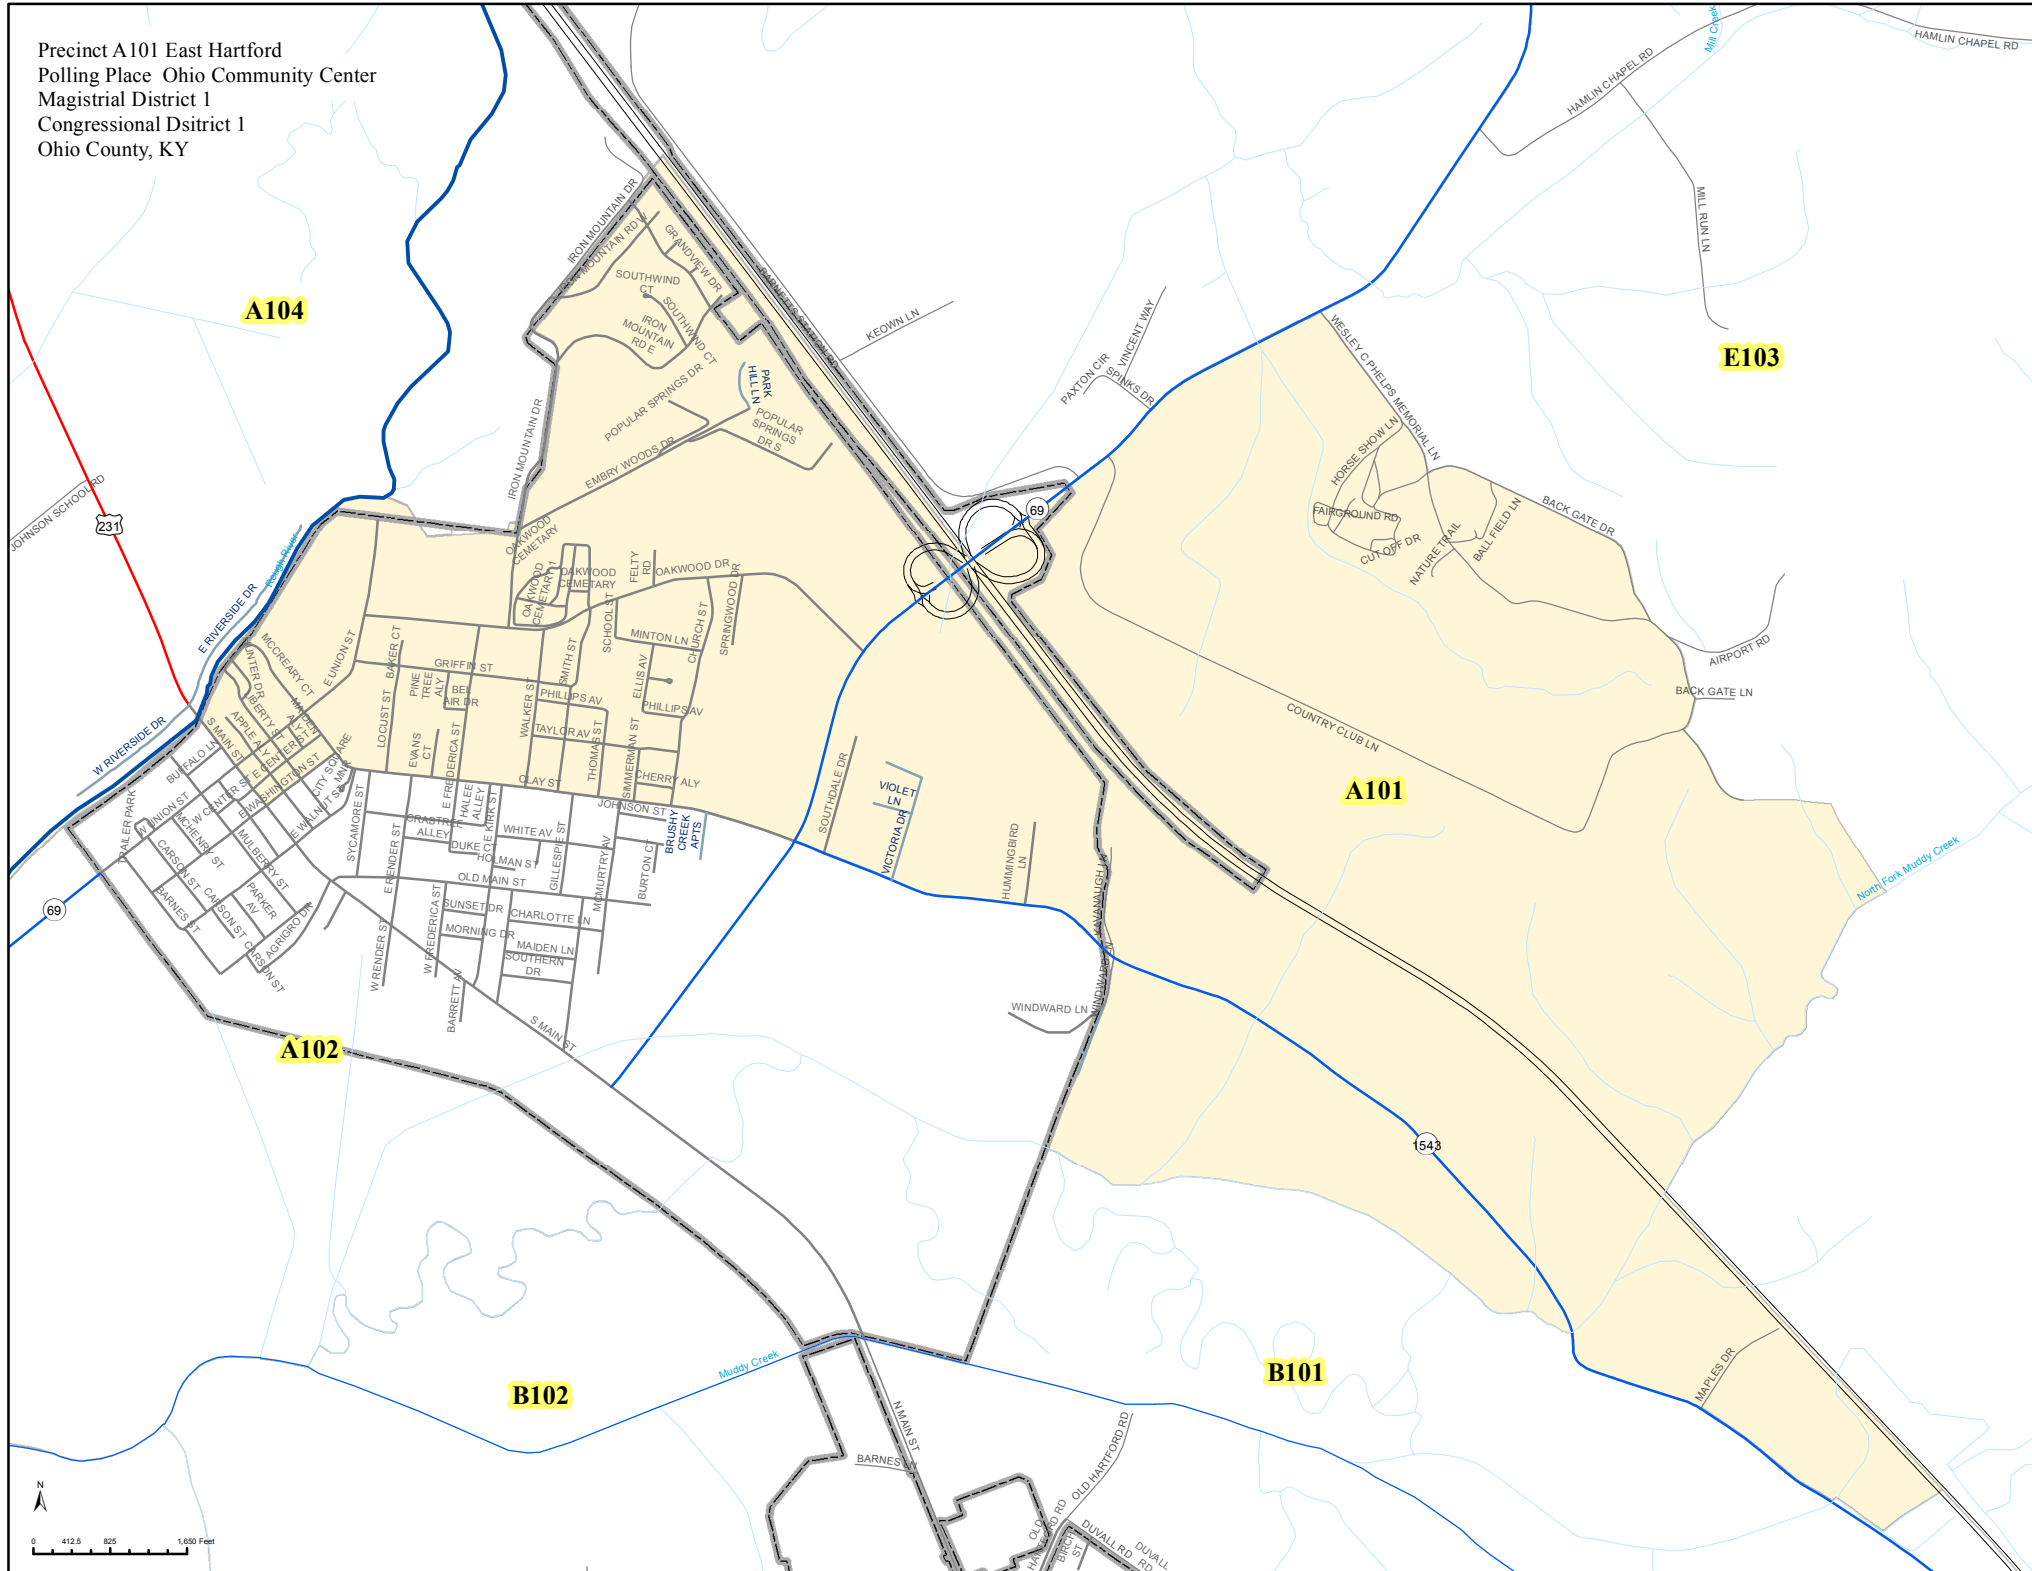

Precinct A101 East Hartford
Polling Place Ohio Community Center
Magistral District 1
Congressional District 1
Ohio County, KY

A104

E103

A101

A102

B102

B101